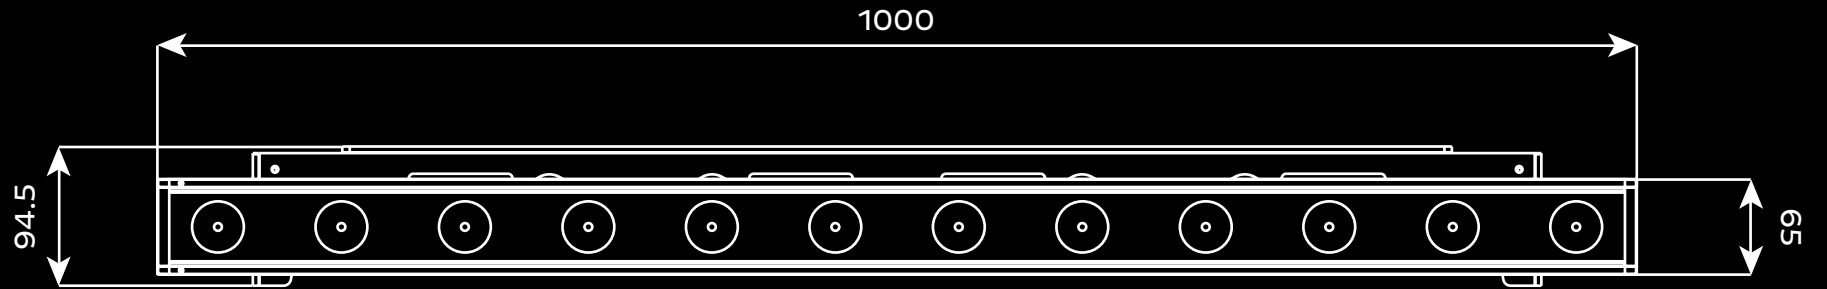

CPX 1800B

CYCLOPS
LIGHTING

CPX