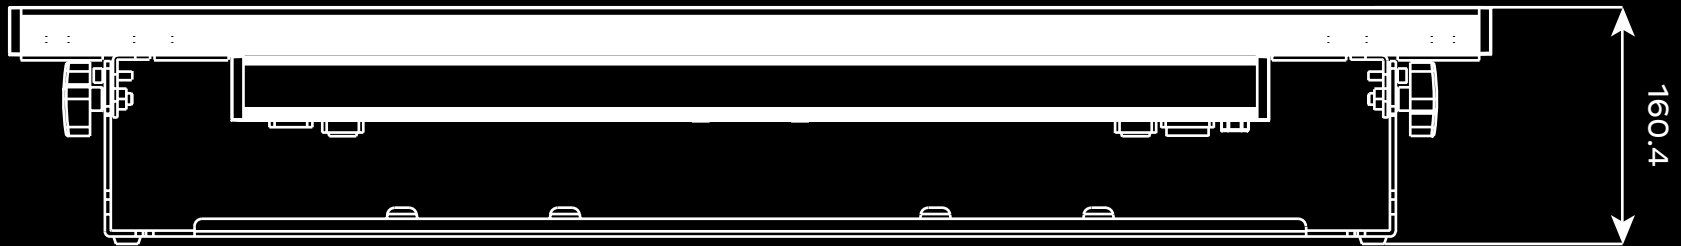

CPX 1800B

CYCLOPS
LIGHTING

CPX