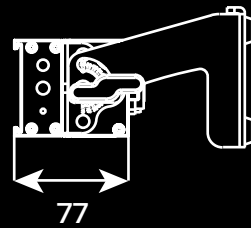

CPX 1800B

CYCLOPS
LIGHTING

CPX