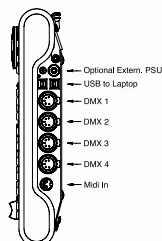

TITAN MOBILE & MOBILE FADER WING

The power of Titan in its most concentrated form!

Avolites TITAN Mobile binds the awesome power of TITAN software with a compact and lightweight unit that connects to your laptop to produce a fully featured moving light control system. Small enough to carry as hand luggage, large enough for complex shows. Shows transferrable to and from any other Titan console.

- 10 Playbacks with assignable controls.
- 20 direct access workspaces, macros and executors.
- 4 DMX onboard outputs - 16 Artnet universes.
- Integrated video media server control.
- Fast, live and hands on attribute controls.
- Fast to programme and easy to use.
- Titan Mobile 4.75kg
- Titan Mobile Fader Wing 6.7kg