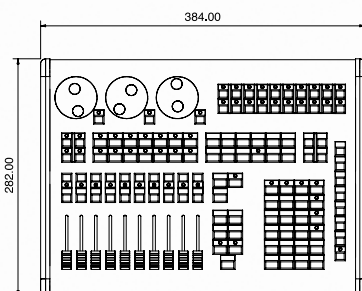

- 10 Playbacks with assignable controls.
- 20 direct access workspaces, macros and executors.
- 4 DMX onboard outputs - 16 Artnet universes.
- Integrated video media server control.
- Fast, live and hands on attribute controls.
- Fast to programme and easy to use.
- Titan Mobile 4.75kg
- Titan Mobile Fader Wing 6.7kg