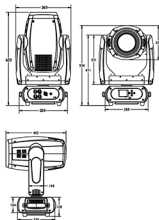

CYCLOPS

L I G H T I N G

CL 350 SBW

The CL 350 SBW is a hybrid beam/spot/wash 3 in 1 model with super-short-arc lamp for the best brightness. The multi functions make this model suitable for all kinds of applications. Functions include color wheel, rotating gobo wheel plus one more static gobo wheel, effect wheel with 6f linear+8f circular prism and frost, focus, fast zoom from 2 to 23 degree.

DIMENSIONS

SPECIFICATIONS

Luminous Flux: 12000lumen, 62000lux@5m@2° beam mode, 31390lux@5m@5.5° spot mode

Control: Remote on/off via DMX Ballast: switching mode power supply

Beam angle: 2°-10° beam, 5.5°-23° spot

Packing: 720X430X350MM

Net Weight: 17KG

Gross Weight: 19KG

Mounting points: 4 1/4-turn locks

2 x Omega brackets with 1/4-turn quick locks

Safety rope

CHANNELS

CH1	Pan	0 → 630/540°
CH2	Tilt	0 → 265°
CH3	Speed	0 → Pan/Tilt → 255
CH4	Shutter Function	Normal <input type="checkbox"/> Pulse <input type="checkbox"/> Random <input type="checkbox"/>
CH5	Shutter	Open <input type="checkbox"/> Slow <input type="checkbox"/> Fast <input type="checkbox"/>
CH6	Dimmer	0 → 255
CH7	Color Function	Slow <input type="checkbox"/> Fast <input type="checkbox"/>
CH8	Color	
CH9	Rot Gobo Function	
CH10	Rot Gobo	0 → 255 0 → 255
CH11	Gobo/Rot Function	
CH12	Gobo Rot	0 → 255
CH13	Gobo Function	
CH14	Fixed Gobo	1-15 0 → 255
CH15	Prism	
CH16	Prism Rot	0 → 127 128 → 255
CH17	Focus	
CH18	Focus Function	0 255 (0- F.S. 10- 15- 20) M
CH19	Zoom	
CH20	Control	(Pan&Tilt, Color, Gobo, Other) Reset All Display edition Hibernation