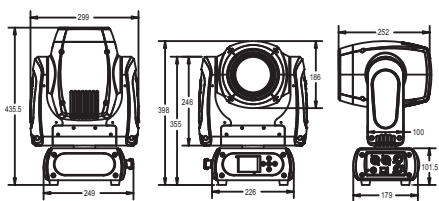

Dimension and Weight

- Fixture: 300X188X435MM
- Packing: 510X370X260MM
- Net Weight: 10KG
- Gross Weight: 12KG

BEAM ANGLE 2°

CHANNEL

CH1	Pan
CH2	Pan fine
CH3	Tilt
CH4	Tilt fine
CH5	Movement Speed
CH6	Movement Function
CH7	Shutter Function
CH8	Shutter
CH9	Dimmer
CH10	Color Function
CH11	Color
CH12	Gobo Function
CH13	Gobo
CH14	Prism&Prism Rot
CH15	Focus
CH16	Control