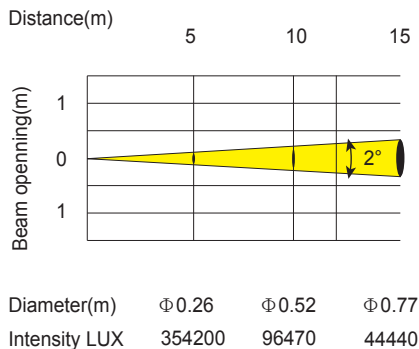

CYCLOPS

L I G H T I N G

CL200B-E

CL200B-E, a 10,000h discharge lamp, the perfect combination of output, life and power consumption. It is a "milestone" unit with intense and parallel beam effect. The fixture is small size and lightweight. The 3 phase motor bring you extremely fast movement speed, versatile features include 14+1 colors, 17+1 gobos, focus, rotating 8 facets prism, shutter and dimmer.

Dimension and Weight

- Fixture: 300X188X435MM
- Packing: 510X370X260MM
- Net Weight: 10KG
- Gross Weight: 12KG

BEAM ANGLE 2°

CHANNEL

CH1	Pan
CH2	Pan fine
CH3	Tilt
CH4	Tilt fine
CH5	Movement Speed
CH6	Movement Function
CH7	Shutter Function
CH8	Shutter
CH9	Dimmer
CH10	Color Function
CH11	Color
CH12	Gobo Function
CH13	Gobo
CH14	Prism&Prism Rot
CH15	Focus
CH16	Control

SPECIFICATION:

Light source: Osram Sirius HRI 132W discharge lamp

Lamp life: 10.000 hours

Luminous Flux: 6200lumen, 354200lux@5m

Control: Remote on/off via DMX

Ballast: switching mode power supply

Pan: 360° (2.8 sec) or 540°(2.0 sec), Tilt: 265° (1.8 sec)