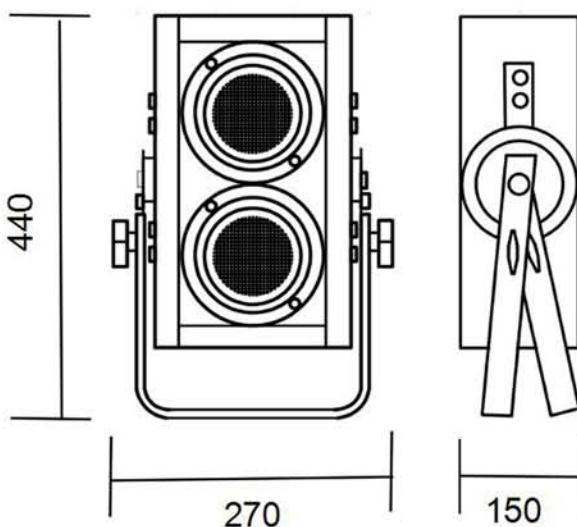

FAMOUS-P362

Features:

- Compact and light-weight
- Uniform and widespread high-power illumination field
- Array design
- Elegant aluminum casing
- Ideal for stage, clubs, TV studios and events

Measure

Size: mm

Parameter:

Voltage: 220V/50~60Hz

Lamp: PAR36 DWE 120V/650W

Color temperature: 3200K

Power: 1300W

Weight: 3.1kg

Size: 390×110×150mm