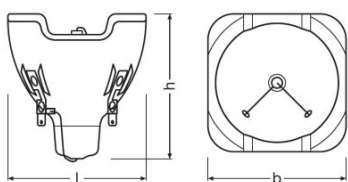

### Technical data

#### Dimensions & weight

Diameter	58.0 mm
Length	66.0 mm
Arc length	1.0 mm