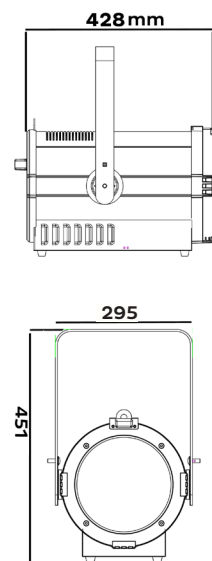

FR-400W LED is a 380 watts, 3200 K powered LED fresnel. Features motorized zoom range from 20° to 60°. It has high power light output, high CRI, various control protocols and soft wash effect. A barn door is included to shape the light.

CONNECTIONS AC connection: PowerCON in
 DMX data in/out: 3-pin XLR in & out

PHYSICAL Dimensions: 428 x 295 x 451mm
 Weight: 11.5 Kg
 Color: Black
 Housing: Aluminum
 IP rating: 20

Dimensions

Luminous Diagram