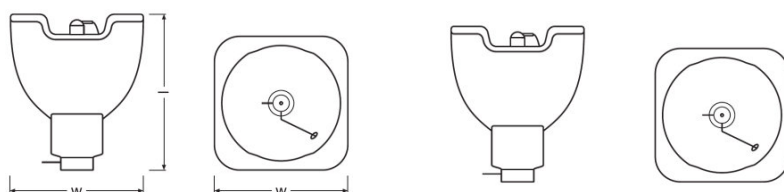

### Technical data

#### Dimensions & weight

Diameter	58.0 mm
Length	72.0 mm