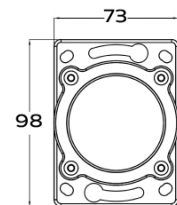

ELECTRICAL Input voltage: 24V
Power consumption: 72 watts

CONNECTIONS Power and data connection: 5 pin female and male connection
Cable entry: Side

PHYSICAL Dimensions: 98 x 73 x 65mm
Color: Black
IP rating: 67
Operating temperature: -40°C/50°C

Dimensions

Connection