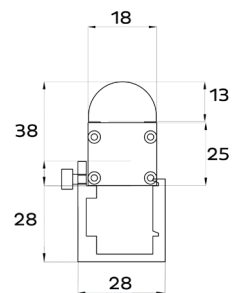

ELECTRICAL Input voltage: 24V
Power consumption: 10 watts

CONNECTIONS Power and data connection: 15cm 4 pin female and male connection
Cable entry: Bottom

PHYSICAL Dimensions: 1000 x 18 x 38mm (without bracket)
1000 x 28 x 56mm (with bracket)
Color: Silver
IP rating: 67
Operating temperature: -40°C/50°C

Dimensions

Connection