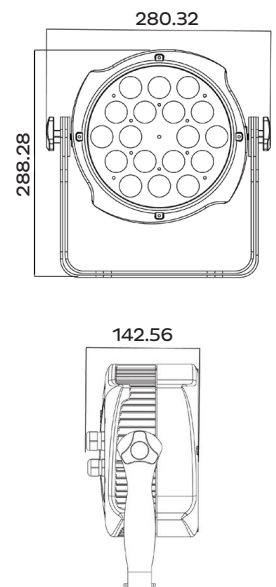

OPTICAL SYSTEM Beam angle: 25°
Light output: 7,000 Lux @ 2m @ 10°

DYNAMIC EFFECTS Color temperature: Cool white/Warm white
Strobe and fade effect
Built-in dynamic macros

CONTROL & PROGRAMMING Control protocols: DMX, Master-Slave, Auto Run
Display: TFT displayer with 4 buttons
Control channels: 3, 4, 6, 8, 11 CHs

ELECTRICAL Input voltage: 100-240V/50-60Hz
Power consumption: 230 watts

CONNECTIONS DMX connections: IP DMX In/Out cables with 3 pin screw lock connectors
Power connections: IP power In/Out cable, 3 pin screw lock connectors

PHYSICAL Dimensions: 280.32 x 142.56 x 288.28mm
Net weight: 5 Kg
Color: Black
Housing: Aluminum
IP rating: 65
Operating temperature: -20°C/45°C

Dimensions

Luminous Diagram