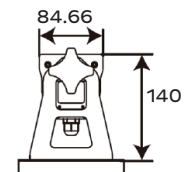

CONNECTIONS DMX connections: IP DMX In/Out cables with 3 pin screw lock connectors
Power connections: IP power In/Out cable, 3 pin screw lock connectors

PHYSICAL Dimensions: 1068.73 x 84.66 x 140mm
Net weight: 5.5 Kg
Housing: Aluminum
IP rating: 65
Operating temperature: -20°C/45° C

Dimensions

Luminous Diagram