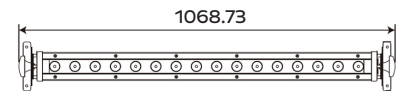

Dimensions