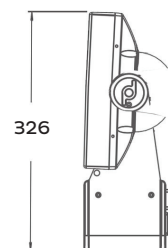

ELECTRICAL Input voltage: 100-240V/50-60Hz
Power consumption: 550 watts

CONNECTIONS DMX connections: 3 pin XLR In/Out male and female
Power connections: IP Powercon In/Out

PHYSICAL Dimensions: 509 x 326 x 226mm
Net weight: 15 Kg
Housing: Aluminum
Color: Black
IP rating: 65
Operating temperature: -20°C/40°C

Dimensions

Luminous Diagram