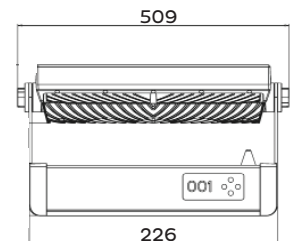

ELECTRICAL Input voltage: 100-240V/50-60Hz
Power consumption: 550 watts

CONNECTIONS DMX connections: 3 pin XLR In/Out male and female
Power connections: IP Powercon In/Out

PHYSICAL Dimensions: 509 x 326 x 226mm
Net weight: 15 Kg
Housing: Aluminum
Color: Black
IP rating: 65
Operating temperature: -20°C/40°C

Dimensions

Luminous Diagram