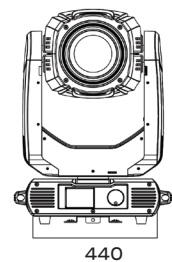

**CONTROL & PROGRAMMING** Control protocols: DMX, Master Slave, Auto Run  
Display: 2.8' touch screen display, can reverse 180°  
Control channels: 20, 24, 30 CHS

**MOVEMENT** Pan: 540°  
Tilt: 270°  
Resolution: 16 bit

**ELECTRICAL** Input voltage: 100-240V/50-60Hz  
Power consumption: 600 watts

**CONNECTIONS** DMX connections: 3 pin and 5 pin XLR In/Out male and female  
Power connections: Powercon In

**PHYSICAL** Dimensions: 440 x 310 x 680mm  
Net weight: 20 Kg  
Color: Black  
IP rating: 20

## Dimensions