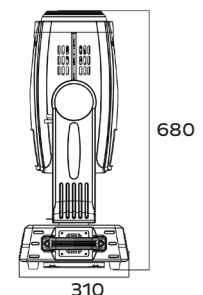

**CONTROL & PROGRAMMING** Control protocols: DMX, Master Slave, Auto Run  
Display: 2.8' touch screen display, can reverse 180°  
Control channels: 20, 24, 30 CHS

**MOVEMENT** Pan: 540°  
Tilt: 270°  
Resolution: 16 bit

**ELECTRICAL** Input voltage: 100-240V/50-60Hz  
Power consumption: 600 watts

**CONNECTIONS** DMX connections: 3 pin and 5 pin XLR In/Out male and female  
Power connections: Powercon In

**PHYSICAL** Dimensions: 440 x 310 x 680mm  
Net weight: 20 Kg  
Color: Black  
IP rating: 20

## Dimensions