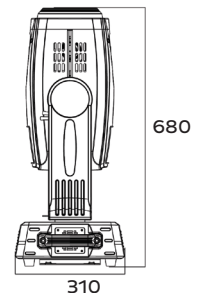

CONTROL & PROGRAMMING Control protocols: DMX
Display: 2.8' touchscreen display, reversible 180°
Control channels: 16 CHs

MOVEMENT Pan: 540 °
Tilt: 270 °
Resolution: 16 bit

ELECTRICAL Input voltage: 100-240V/50-60Hz
Power consumption: 600 watts

CONNECTIONS DMX connections: 3 pin and 5 pin XLR In/Out male and female
Power connections: Powercon in

PHYSICAL Dimensions: 440 x 310 x 680mm
Net weight: 21.9 Kg
Color: Black
IP rating: 20

Dimensions

Luminous Diagram