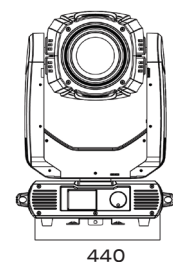

CONTROL & PROGRAMMING Control protocols: DMX
Display: 2.8' touchscreen display, reversible 180°
Control channels: 16 CHs

MOVEMENT Pan: 540 °
Tilt: 270 °
Resolution: 16 bit

ELECTRICAL Input voltage: 100-240V/50-60Hz
Power consumption: 600 watts

CONNECTIONS DMX connections: 3 pin and 5 pin XLR In/Out male and female
Power connections: Powercon in

PHYSICAL Dimensions: 440 x 310 x 680mm
Net weight: 21.9 Kg
Color: Black
IP rating: 20

Dimensions

Luminous Diagram