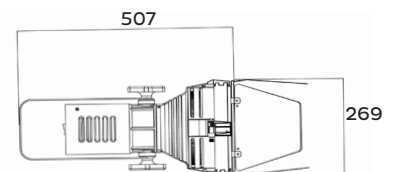

# CYCLOPS LIGHTING

THEATRICAL

**PAR 350C** is an extremely powerful 31 x 10 watts 7000K Cool white LED. It features extremely high brightness in an easy to handle body. Capable of a high power light output and a long distance throw, it can deliver an even wash effect from high ceilings. It comes packed with rotatable barn door to control the light spill. It is perfect for auto exhibitions, large scale events, stadium and shopping malls.

**PHYSICAL** Dimensions: 507 x 269 x 269mm  
Net weight: 7.4 Kg  
Color: Black  
Housing: Aluminum  
IP rating: 20  
Operating temperature: -5°C/45°C

## Dimensions