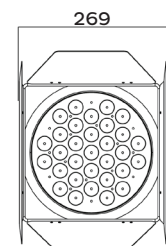

# CYCLOPS LIGHTING

THEATRICAL

**PAR 350C** is an extremely powerful 31 x 10 watts 7000K Cool white LED. It features extremely high brightness in an easy to handle body. Capable of a high power light output and a long distance throw, it can deliver an even wash effect from high ceilings. It comes packed with rotatable barn door to control the light spill. It is perfect for auto exhibitions, large scale events, stadium and shopping malls.

**CONTROL & PROGRAMMING** Control protocols: DMX  
Control channels: 2 CHs

**ELECTRICAL** Input voltage: AC100-240V/50-60Hz  
Power consumption: 240 watts

**CONNECTIONS** DMX connections: 3 pin XLR In/Out male and female  
Power connections: PowerCon In/Out

**PHYSICAL** Dimensions: 507 x 269 x 269mm  
Net weight: 7.4 Kg  
Color: Black  
Housing: Aluminum  
IP rating: 20  
Operating temperature: -5°C/45°C

## Dimensions