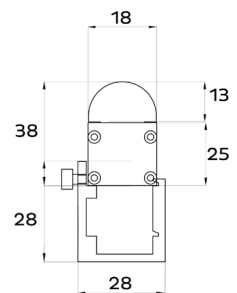

**ELECTRICAL** Input voltage: 24V  
Power consumption: 10 watts

**CONNECTIONS** Power and data connection: 15cm 4 pin female and male connection  
Cable entry: Bottom

**PHYSICAL** Dimensions: 1000 x 18 x 38mm (without bracket)  
1000 x 28 x 56mm (with bracket)  
Color: Silver  
IP rating: 67  
Operating temperature: -40°C/50°C

## Dimensions