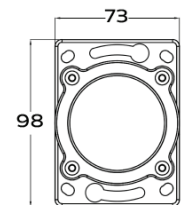

**SOURCE** Light source: 18 x 4 watts SMD3535 RGB LEDs

**OPTICAL SYSTEM** Cover: Dome opal diffuser  
View angle: 120°

**CONTROL & PROGRAMMING** Pixels control: 1 per dot  
Color mixing: RGB  
Control protocols: DMX, 44 FPS  
Control channels: 3 CHs  
Address setting: Manual

**ELECTRICAL** Input voltage: 24V  
Power consumption: 72 watts

**CONNECTIONS** Power and data connection: 5 pin female and male connection  
Cable entry: Side

**PHYSICAL** Dimensions: 98 x 73 x 65mm  
Color: Black  
IP rating: 67  
Operating temperature: -40°C/50°C

## Dimensions