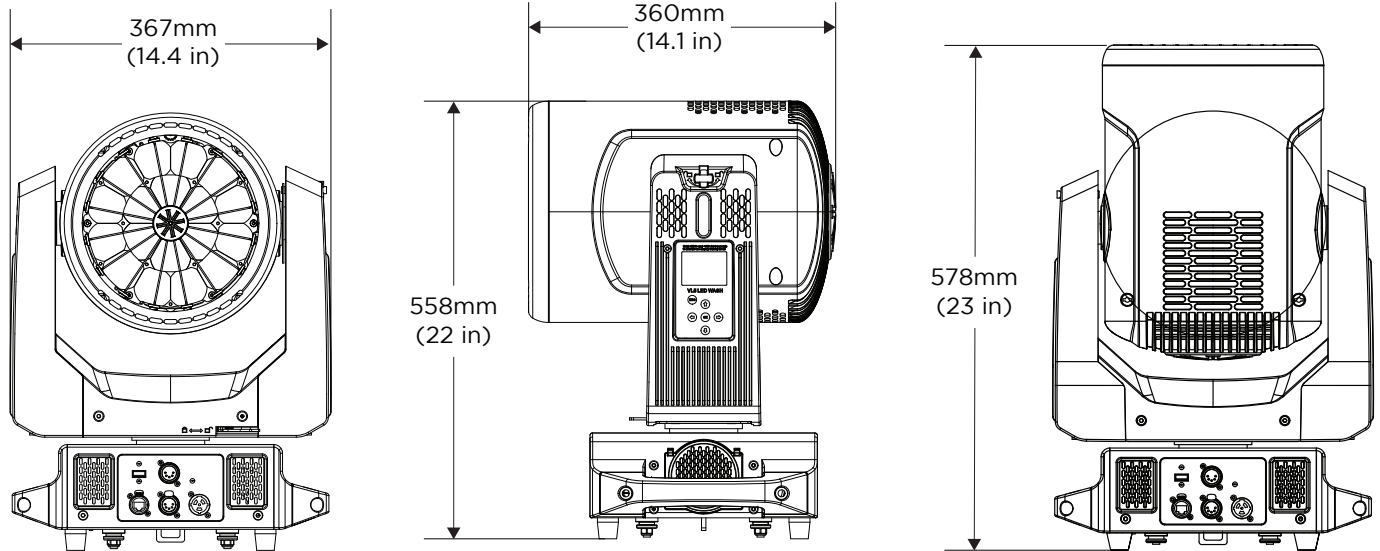

VL5LED WASH

PRODUCT NAME

VL5LED WASH

ORDER CODE

912400575018

ACCESSORIES

VL5LED WASH lens accessory kit - includes 3° diffusion lens, 10° diffusion lens, 10°x40° lenticular lens, LED blade diffusion ring* and accessory clamps

ORDER CODE

912400575006

VL5LED WASH tophat

912400576353

NOTE:

*Blade diffusion ring mounts in clear front fixture lens and does not use accessory clamps

©2020 Signify Holding. All rights reserved.

All trademarks are owned by Signify Holding or their respective owners. The information provided herein is subject to change, without notice. Signify does not give any representation or warranty as to the accuracy or completeness of the information included herein and shall not be liable for any action in reliance thereon. The information presented in this document is not intended as any commercial offer and does not form part of any quotation or contract, unless otherwise agreed by Signify. Data subject to change.

Ref: 912400575018-100-v00