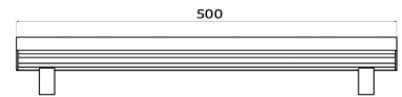

SOURCE Light source: SMD5050 RGB LEDs
LED quantity: 24 LEDs

OPTICAL SYSTEM Cover: Square opal diffuser
View angle: 120°

CONTROL & PROGRAMMING Pixels control: 8
Color mixing: RGB
Control protocols: DMX, 44 FPS
Control channels: 24 CHs
Address setting: Manual

ELECTRICAL Input voltage: 24V
Power consumption: 5 watts

CONNECTIONS Power and data connection: 15cm 5 pin female and male connection
Cable entry: Bottom

PHYSICAL Dimensions: 500 x 28 x 50mm (without bracket)
500 x 35 x 90mm (with bracket)
Color: Black
IP rating: 20
Operating temperature: -40°C/50°C

Dimensions

Connection