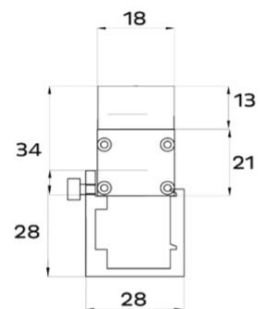

ELECTRICAL Input voltage: 24V
Power consumption: 5 watts

CONNECTIONS Power and data connection: 15cm 5 pin female and male connection
Cable entry: Bottom

PHYSICAL Dimensions: 500 x 28 x 50mm (without bracket)
500 x 35 x 90mm (with bracket)
Color: Black
IP rating: 20
Operating temperature: -40°C/50°C

Dimensions

Connection