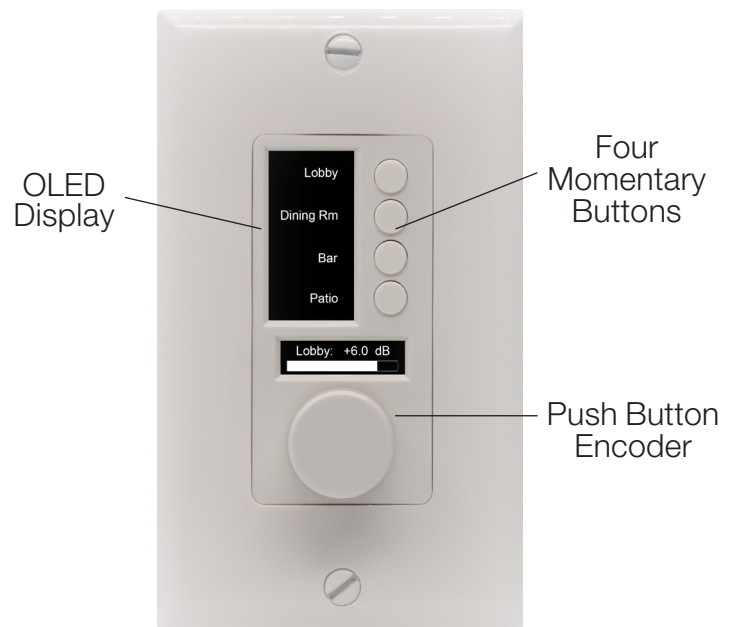

## W Series Remotes

The W Series remotes offer IP control for Symetrix Composer™ based DSPs

Available in white and black, in both US and European wall box sizes

### Product Highlights

- Simple deployment with standard PoE switch
- Mounts in a 1.375 inch, or 35mm, shallow-depth electrical box
- Flexible display accommodates the use of Symbols to simplify operation and overcome language barriers.
- Simple and easy end user control
- Dramatically increases the number of control devices that can be added to a Symetrix based system
- Perfect for Houses of Worship, Hospitality, Education, Performance/Live Sound and Conferencing
- Available in 4 different configurations