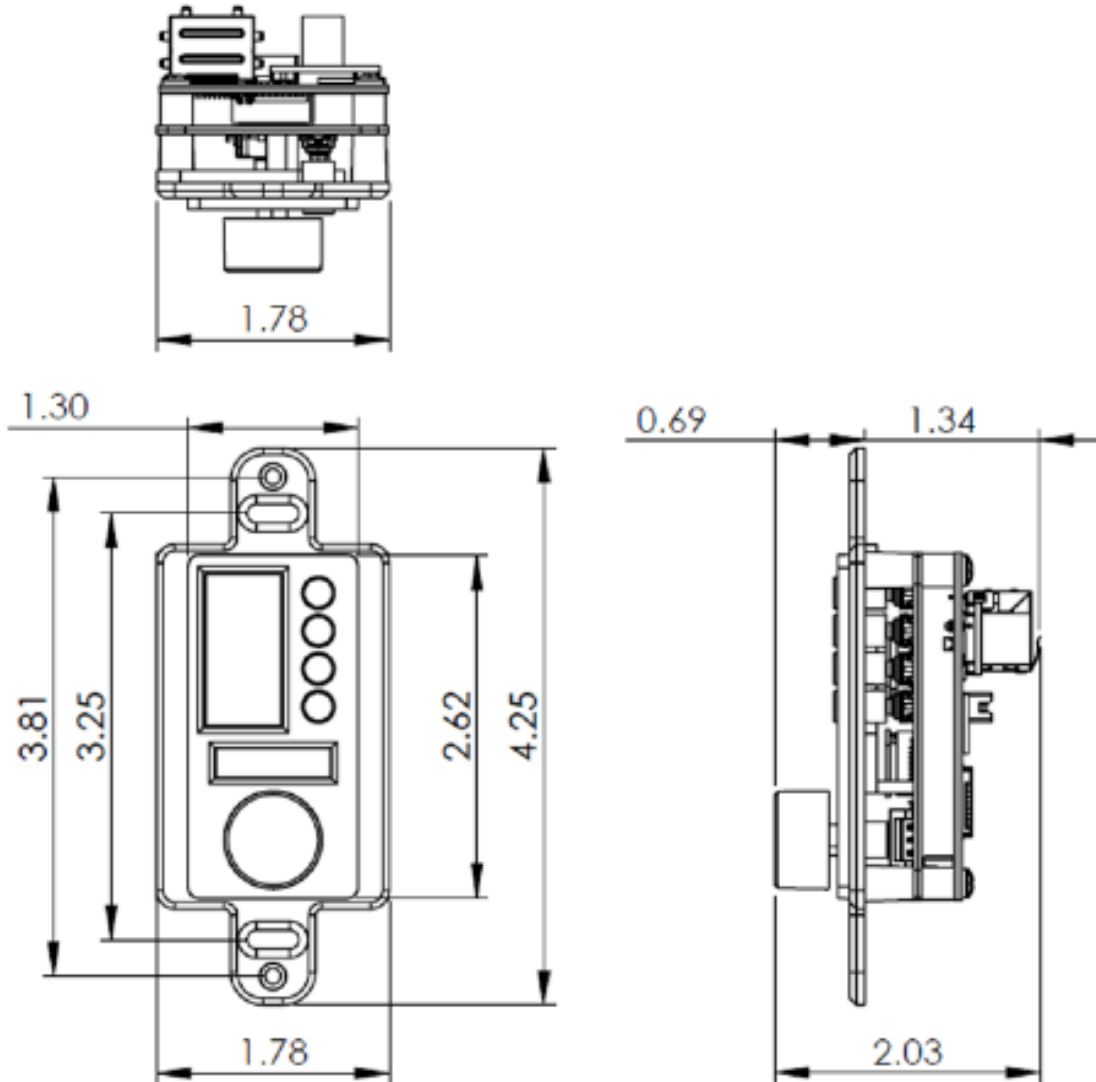

W Series — W1, W2, W3 Dimensions in inches (US Version)