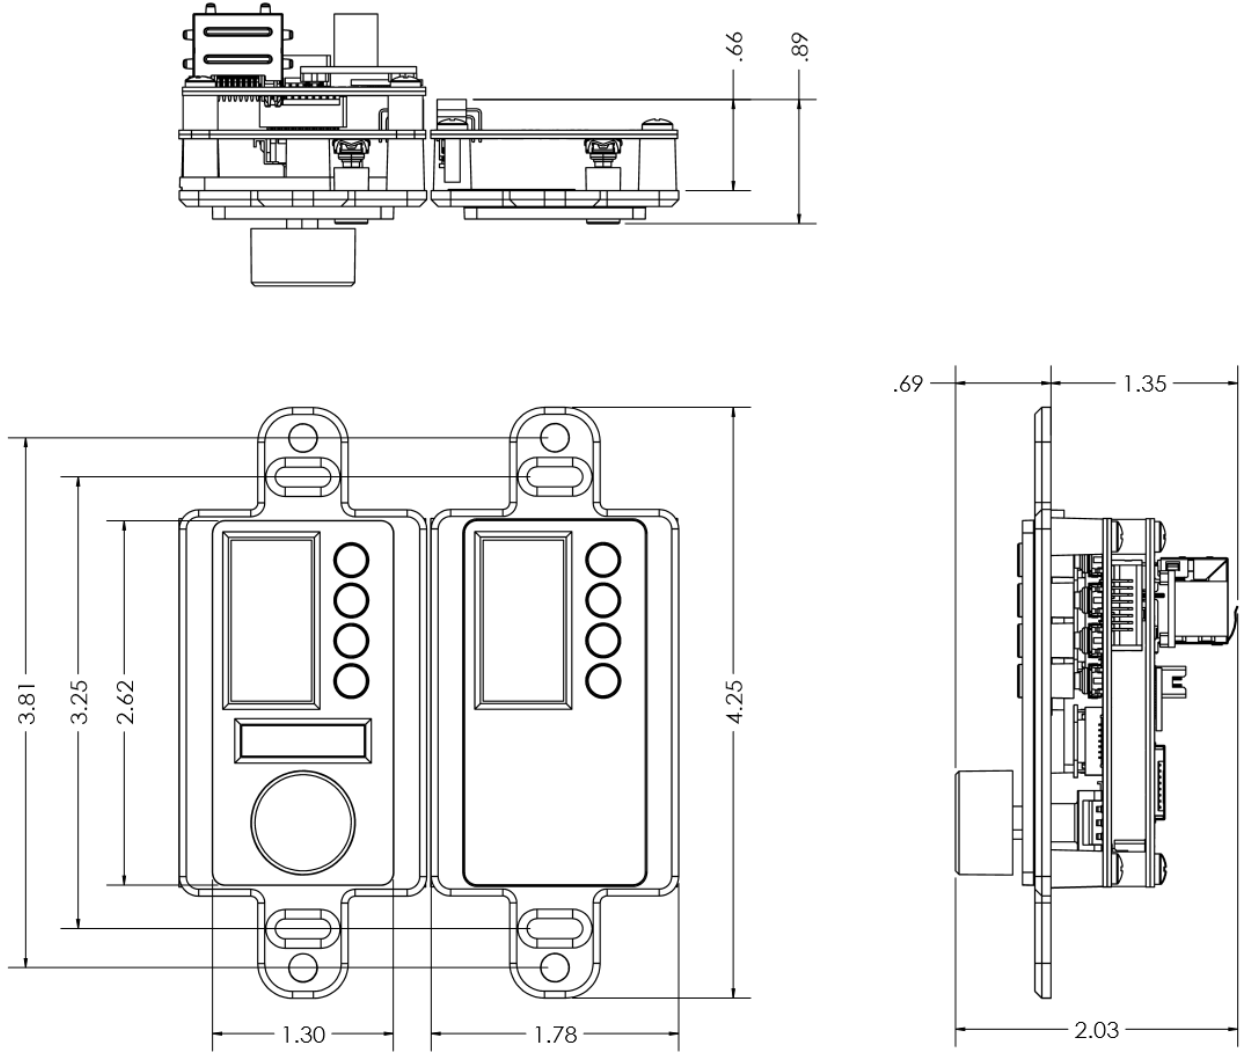

W Series – W4 Dimensions in inches (US Version)