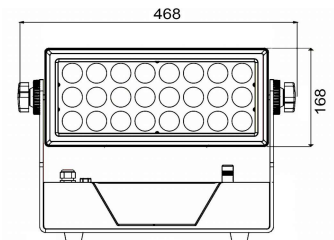

# CYCLOPS LIGHTING

**FLASH 48** is a multifunctional and compact IP65 LED wash light powered by 24 x 20 watts RGBW LEDs. In addition to its default long throw beam angle of 20°, it comes packed with a magnetic diffuser filter providing a wide 40° wash for medium throw applications. The powerful light output can also be shaped using the 4-way barn doors included with this fixture. Flash 48 features RDM control and is equipped with a built-in W-DMX™ wireless DMX receiver by Wireless Solution Sweden.

**PHYSICAL** Dimensions: 468 x 168 x 337mm  
Net weight: 12 Kg  
Color: Black  
Housing: Die-cast Aluminum  
IP rating: 65  
Operating temperature: -40°C/50°C

## Dimensions