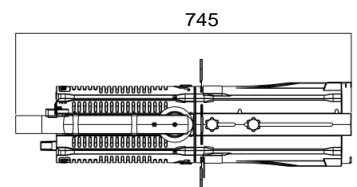

ELECTRICAL : Input voltage: AC100-240V/50-60Hz

CONNECTIONS : DMX connections: 3 pin and 5 pin XLR In/Out male and female
 : Power connections: PowerCon In/Out

PHYSICAL : Dimensions: 745 x 294 x 294mm
 : Net weight: 8.7 Kg (including lens)
 : Color: Black
 : IP rating: 20
 : Operating temperature: -5°C/45°C

Dimensions

Luminous Diagram