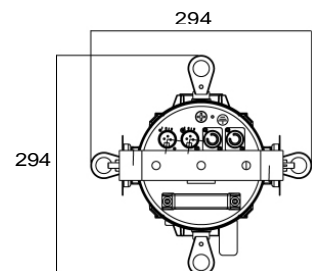

ELECTRICAL : Input voltage: AC100-240V/50-60Hz

CONNECTIONS : DMX connections: 3 pin and 5 pin XLR In/Out male and female
 : Power connections: PowerCon In/Out

PHYSICAL : Dimensions: 745 x 294 x 294mm
 : Net weight: 8.7 Kg (including lens)
 : Color: Black
 : IP rating: 20
 : Operating temperature: -5°C/45°C

Dimensions

Luminous Diagram