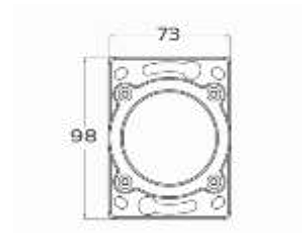

PIXIDOT 1-OD is a 4W outdoor IP67 rated pixel dot with a dome opal cover and 18 SMD3535 RGB LEDs. It is ideal for pixel mapping effects on bridges, buildings' facades, stadiums, retail shops and outdoor applications.

SOURCE	Light source: 18 SMD3535 RGB LEDs
OPTICAL SYSTEM	Cover: Dome opal diffuser View angle: 120°
CONTROL & PROGRAMMING	Pixels control: 1 per dot Color mixing: RGB Control protocols: DMX, 44 FPS Control channels: 3 CHs Address setting: Manual
ELECTRICAL	Input voltage: 24V Power consumption: 4 watts
CONNECTIONS	Power and data connection: 5 pin female and male connection Cable entry: Side
PHYSICAL	Dimensions: 98 x 73 x 65mm Color: Black IP rating: 67 Operating temperature: -40°C/50°C

Dimensions

Connection