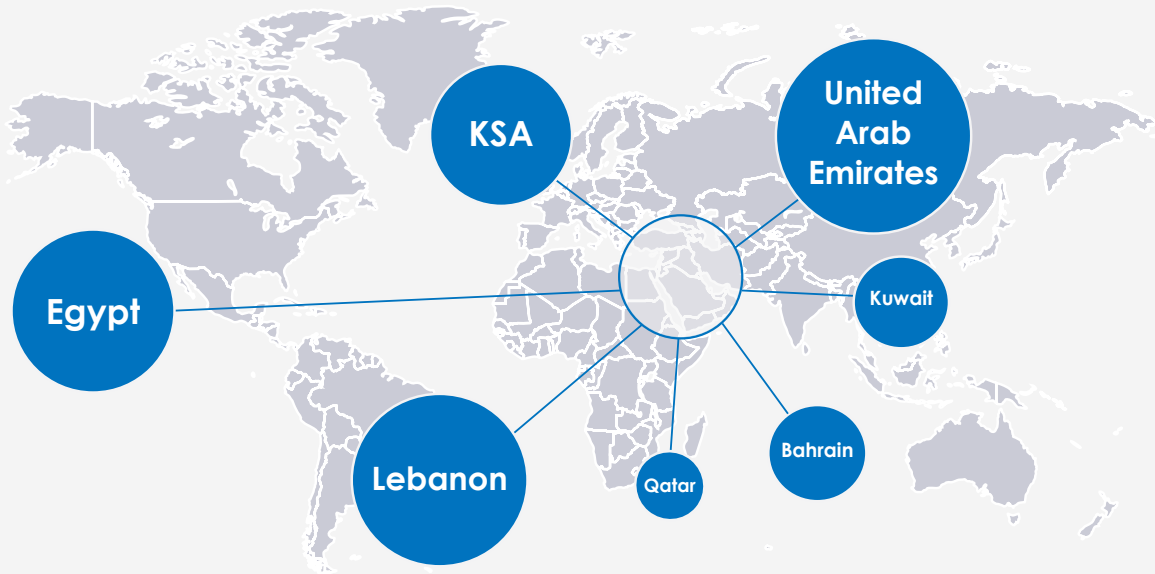

Power Distribution

Hoists & Lifters

Rigging Material

International Reach

Skulpt
Art fitness studio

📍 Riyadh, Saudi Arabia

Billionaire
Restaurant

📍 Riyadh, Saudi Arabia

Downtown Beirut
New Year with Eurotruss

📍 Nejme Square, Lebanon

Clay
Restaurant and lounge

📍 Manama, Bahrain

Brands & equipment

As the official Middle East distributor of top industry Brands, we support our products with training, maintenance and stock keeping in the UAE. We also partner with professionals and a network of re-sellers across the region to best deploy our products in projects