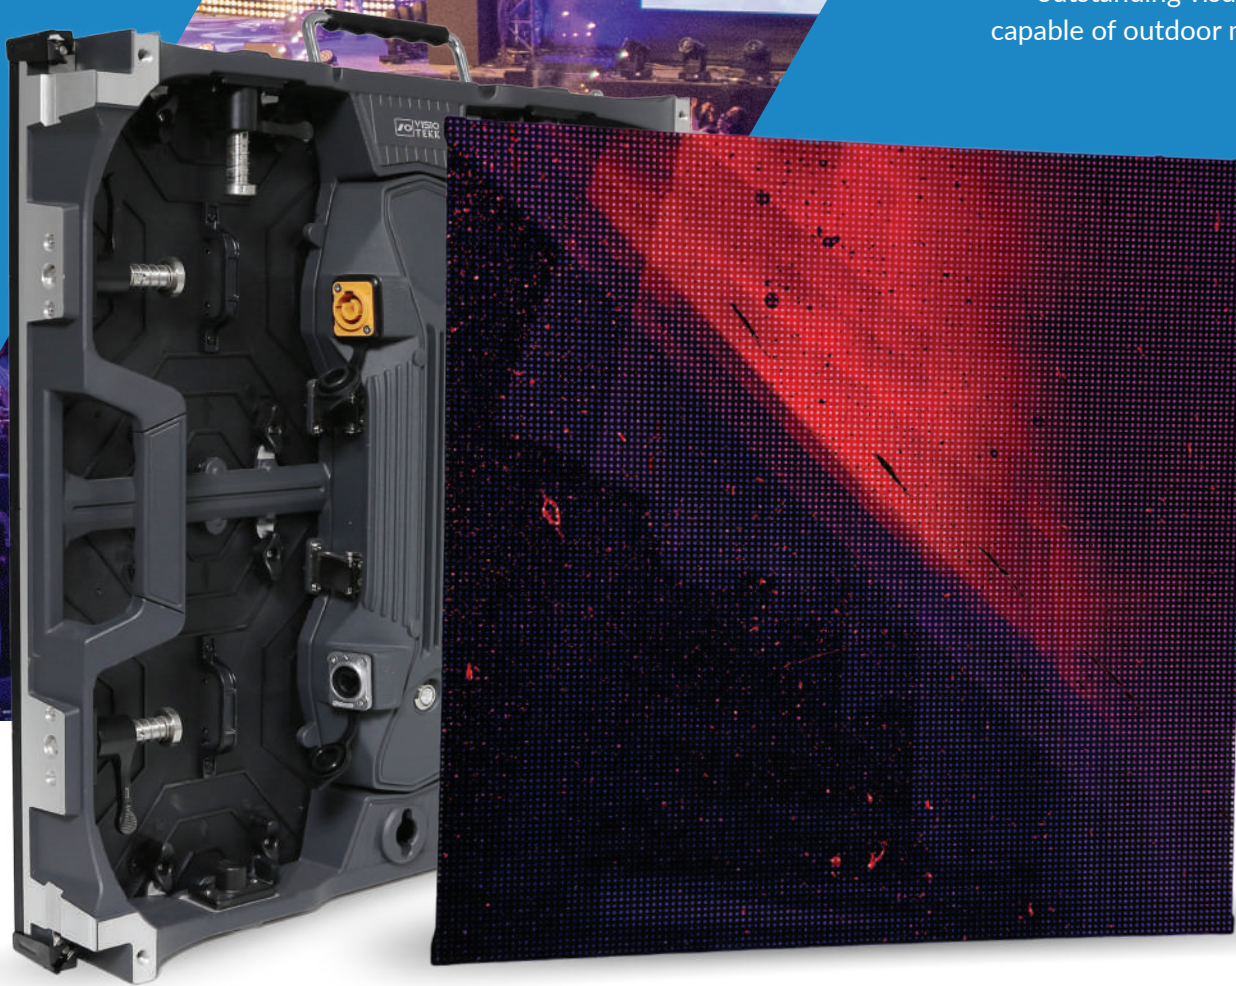

## The ultimate touring LED screen

It boasts a robust, weather-resistant design built to thrive in various conditions, with a fast lock system for easy set up and dismantling. Its high-brightness and high heat dissipation capabilities offer resilience to extreme temperatures, humidity, and dust while ensuring outstanding visual performance and extreme durability. It delivers clear, vibrant images capable of outdoor movie screening. LiveTekk WP is a must-have for every rental business.