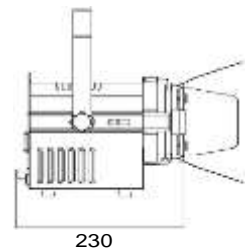

THEATRICAL

FR 40C is designed for short distance wash. It is a super compact, easy for setup LED Fresnel powered by 40 watts 5600K daylight LED. Featuring 25 to 90° zoom, 95 CRI, 90 R9, rotary control of dimmer. It delivers a smooth, soft and flat field of light. A barn door is included to shape the light.

SOURCE : Light source: 40 watts Cool white COB LED
 Color temperature: 5600K
 LED life expectancy: 50,000 Hrs

OPTICAL SYSTEM : Manual zoom
 Zoom range: 25° to 90°
 Light output: 14,000 Lux @ 1m @ 25°

PHOTOMETRICS : CRI (Color Rendering Index) : >95; R9>90
 CQS (Color Quality Scale): >96
 TM-30 Rf (IES TM-30-15 Fidelity Index): >92
 TM-30 Rg (IES TM-30-15 Gamut Index): >98
 TLCI (Television Lighting Consistency Index): >98

ELECTRICAL CONNECTIONS : Input voltage: AC100-240V/50-60Hz
 DMX Connections: 3 pin XLR In/Out male and female
 Power connections: PowerCon In

PHYSICAL : Dimensions: 230 x 156 x 279mm
 Net weight: 1.7 Kg (barn door included)
 Color: Black
 Housing: Aluminum
 IP rating: 20; Operating temperature: -5°C/45°C

Dimensions

Luminous Diagram