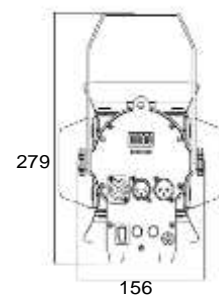

ELECTRICAL CONNECTIONS : Input voltage: AC100-240V/50-60Hz
 DMX Connections: 3 pin XLR In/Out male and female
 Power connections: PowerCon In

PHYSICAL : Dimensions: 230 x 156 x 279mm
 Net weight: 1.7 Kg (barn door included)
 Color: Black
 Housing: Aluminum
 IP rating: 20; Operating temperature: -5°C/45°C

Dimensions

Luminous Diagram