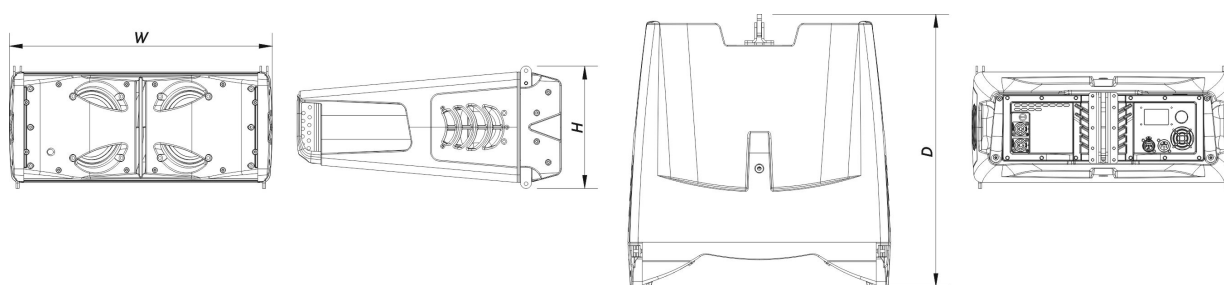

Enclosure

Enclosure Construction	Polypropylene
Enclosure Geometry	Trapezoidal
Rigging	Captive Rigging System
Color	Black
Dimensions (H x W x D)	280 x 635 x 525 mm 11,0 x 25,0 x 20,7 in
Net Weight	20,5 kg (44,1 lb)

Components

HF Driver	M-60

Shipping

Carton Dimensions (H x W x D)	715 x 600 x 335 mm 28,2 x 23,6 x 13,2 in

DIMENSIONS

ORDERING

Model	Description	P/N

EVENT 28A

DAS Audio Group, S.L. - C/ Islas Baleares 24 - 46988
Fuente del Jarro - Valencia - Spain - Tel. +34961340860
Updated (DD/MM/YYYY): 16/02/2024